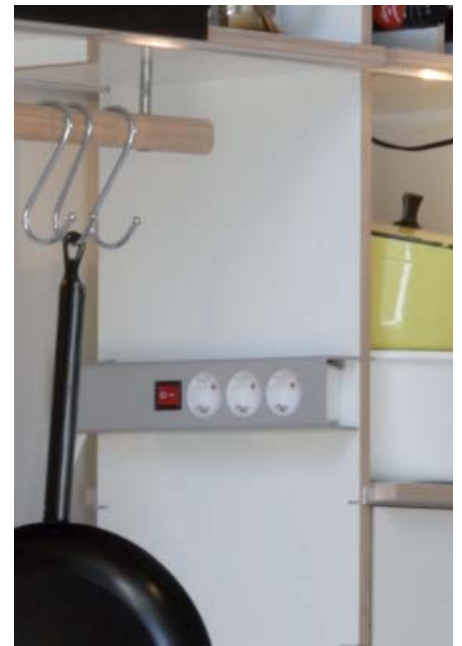

Material/material

Esche unbehandelt, Stahl/
ash untreated, steel

Weinregal-Einsatz
add on for wine bottles

Maße/measurements

h/h 35,0 cm
b/w 33,0 cm
t/d 26,5 cm

Material/material

FU (Sperrholz Birke)
schwarz, weiß, rot/
FU (birch plywood)
black, white, red